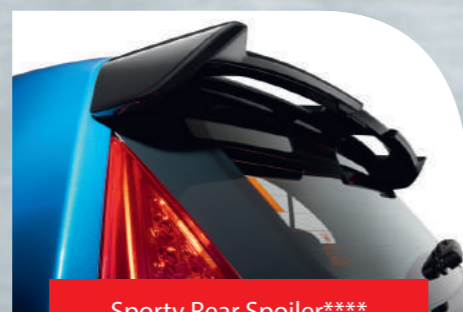

Sporty Seat Design with Semi Leather Upholstery\*

TFT Multi Info Display with ECO Drive Assist\*\*\*

Dual Tone Alloy Rim\*\*

LED DRL\*\*\*

Sporty Rear Spoiler\*\*\*\*

Sporty Gear Knob\*

Black Tricot Head Lining