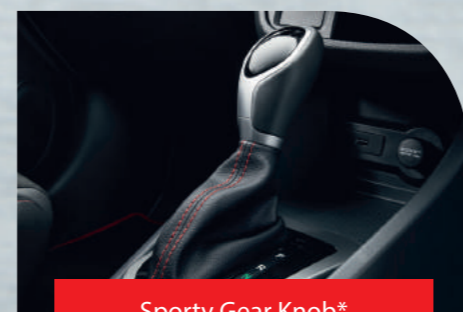

Sporty Seat Design with Semi Leather Upholstery\*

TFT Multi Info Display with ECO Drive Assist\*\*\*

Dual Tone Alloy Rim\*\*

LED DRL\*\*\*

Sporty Rear Spoiler\*\*\*\*

Sporty Gear Knob\*

Black Tricot Head Lining