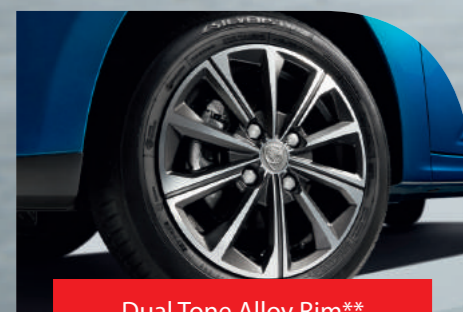

Sporty Seat Design with Semi Leather Upholstery\*

TFT Multi Info Display with ECO Drive Assist\*\*\*

Dual Tone Alloy Rim\*\*

LED DRL\*\*\*

Sporty Rear Spoiler\*\*\*\*

Sporty Gear Knob\*

Black Tricot Head Lining