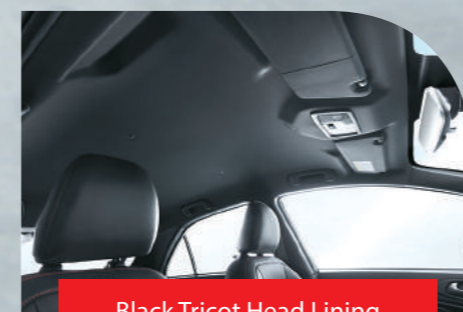

Sporty Seat Design with Semi Leather Upholstery\*

TFT Multi Info Display with ECO Drive Assist\*\*\*

Dual Tone Alloy Rim\*\*

LED DRL\*\*\*

Sporty Rear Spoiler\*\*\*\*

Sporty Gear Knob\*

Black Tricot Head Lining