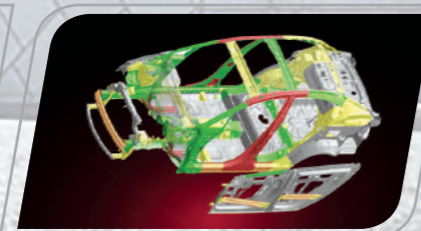

HPF Body Structure