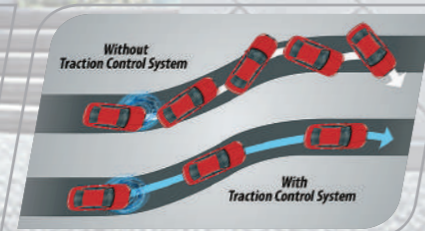

Electronic Control System (ESC) & Traction Control System (TCS)