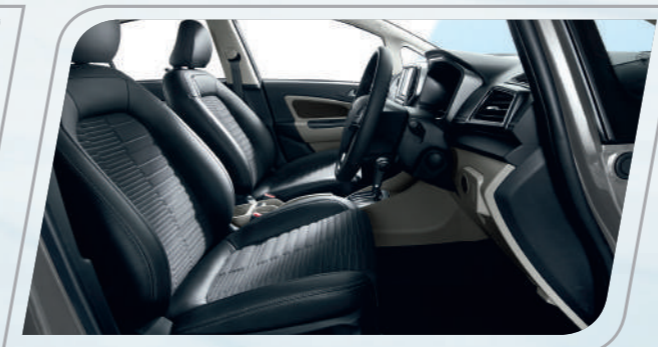

Shark Fin Antenna

Dual Tone Alloy Rim*

LED DRL**

Rear Spoiler

Refreshed Interior

Semi Leather Seats**

TFT Multi Info Display** with ECO Drive Assist

Stylish Gear Knob*

Borderless Rear View Mirror*

First In Class Peerless Connectivity

Inside, you will discover a first in class 7" Infotainment Head Unit with 4G* & Wi-Fi* connectivity. This offers connectivity options as well as voice command** functions. Elegant ergonomic touches include a new gear knob* and a borderless rear view mirror*. The PERSONA is ready to challenge your expectations for family sedans.