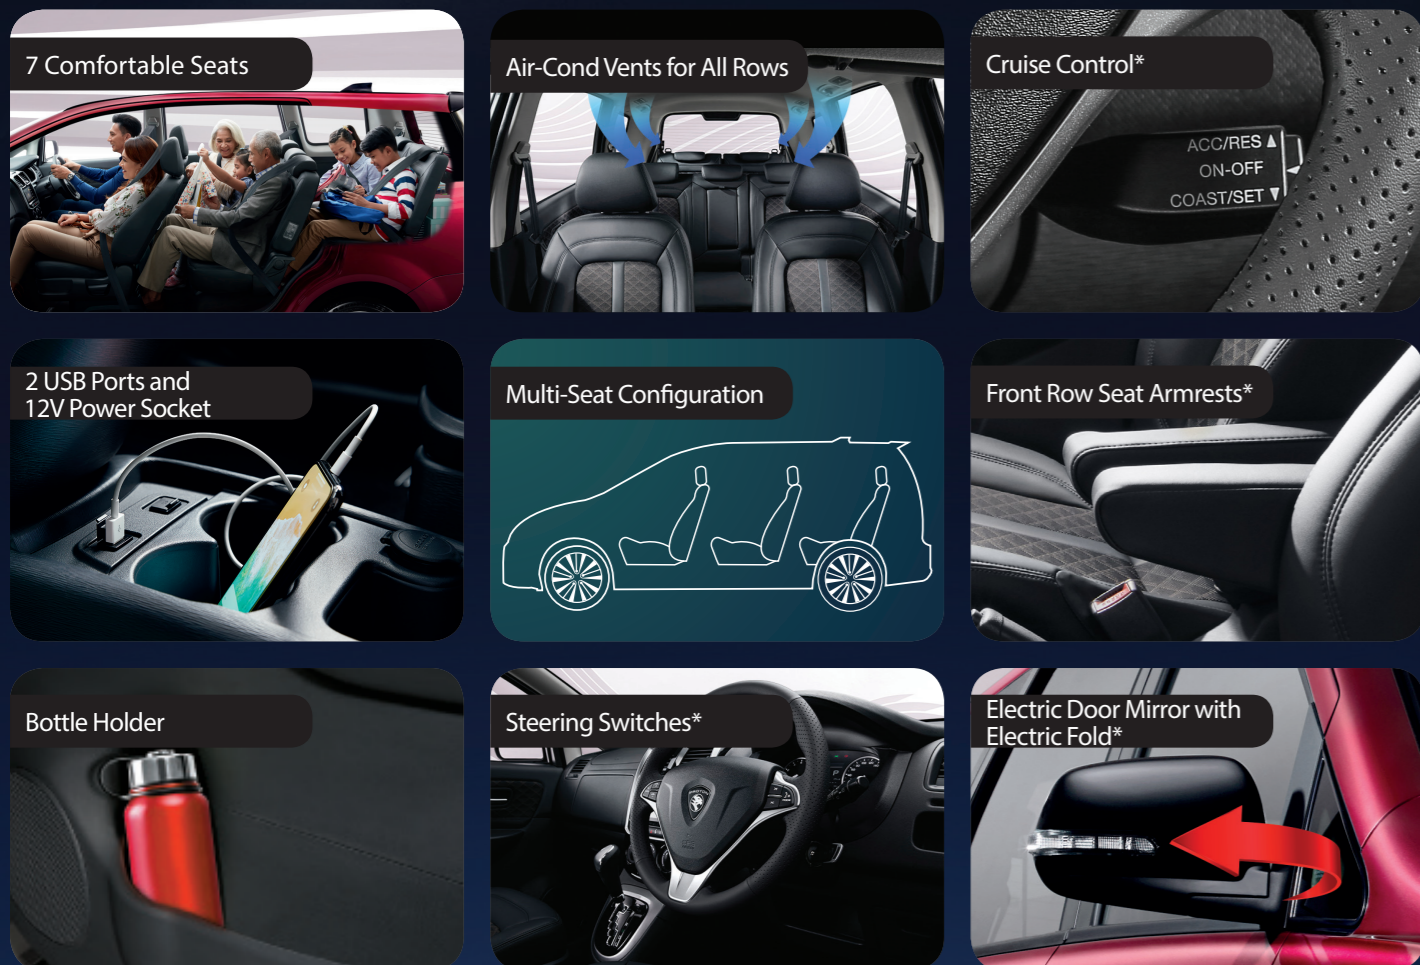

* Available in Premium variant only

Specifications	Executive	Premium
Engine		
Engine Type	4 Cylinders In-Line, 16 Valve DOHC, VVT Turbo	
Displacement	cc 1,561	
Max Power	kW(PS)/rpm 103 (140) / 5,000	
Max Torque	Nm / rpm 205 / 2,000 - 4,000	
Fuel Tank Capacity	Litres 55	
Transmission		
Transmission Type	CVT	
Chassis		
Steering	Hydraulic Power Steering	
Minimum Turning Radius	m 5.4	
Suspension	Front / Rear MacPherson Strut with Stabiliser Bar / Torsion Beam Axle	
Brakes	Front / Rear Ventilated Disc / Solid Disc	
Tyres & Wheels	205/55 R16 Alloy	
Spare Tyre & Wheel	205/50 R16 Steel	
Dimensions & Weight		
Length x Width x Height	mm 4,610 x 1,809 x 1,691	
Wheelbase	mm 2,730	
Kerb Weight	kg 1,447 1,465	
Exterior		
Headlamps	Halogen	
Daytime Running Lamps	-	LED
Electric Door Mirrors with Turn Signal Lamps	with Manual Fold	with Electric Fold
Shark Fin Antenna	√	√
Side Skirting	-	√
Rear Spoiler	-	√
Black Rear Garnish	-	√
Black Roof	-	√
Interior		
Steering Wheel Material	Urethane	Leather
Steering Switches for Audio & Hands-Free Telephone	-	√
Steering Tilt Adjustment	√	√
Multi Information Display	LCD Segmented	LCD Segmented
Power Windows	√	√
12V Power Socket	1	1
Cruise Control	-	√
2nd & 3rd Row Air Conditioning	√	√
Seat Material	Fabric	Semi Leatherette
Driver Seat Height Adjuster	√	√
Front Seat Back Pocket	-	Driver & Passenger
Sunvisor with Vanity Mirror	Front Passenger Only	Driver & Front Passenger
2nd Row Seat Configuration	-	60:40 Fold & Tumble
3rd Row Seat Configuration	-	50:50 Fold
Front Row Seat Armrests	-	√
2nd Row Seat Armrest	√	√
Bottle & Cup Holders	-	10
Infotainment System		
Audio System	Standard Audio	7" Touch Screen Monitor
Voice Command	-	√
Online Music Streaming	-	√
Online Navigation	-	√
Online Weather Forecast	-	√
Smartphone Connectivity	-	√
Bluetooth Connectivity	√	√
4G & Wi-Fi	-	√
No of Speakers	4	4
USB Ports: Data (x1) & Charging (x1)	√	√
Safety		
Front SRS Airbags	√	√
Anti-Lock Braking System (ABS)	√	√
Electronic Brake Distribution (EBD)	√	√
Electronic Stability Control (ESC)	-	√
Front Seatbelts with Pretensioners & Load Limiters	√	√
Rear Parking Sensors	√	√
Reverse Camera	-	√
Immobiliser & Anti-Theft Alarm	√	√

Authorised Proton Dealer
SIN SIANG HIN (M) SDN BHD (12571-P)
Taman Melawati: 03 - 4107 6366 (Sales) | 03 - 4105 5366 (Service)
Subang: 03 - 5635 1366 (Sales) | 03 - 5635 2288 (Service)
Proton3sMelawati
Proton3sSubang

PROTON Customer Care
1800 888 398

PROTON Edar Sdn. Bhd. (113533-A)
proton.com